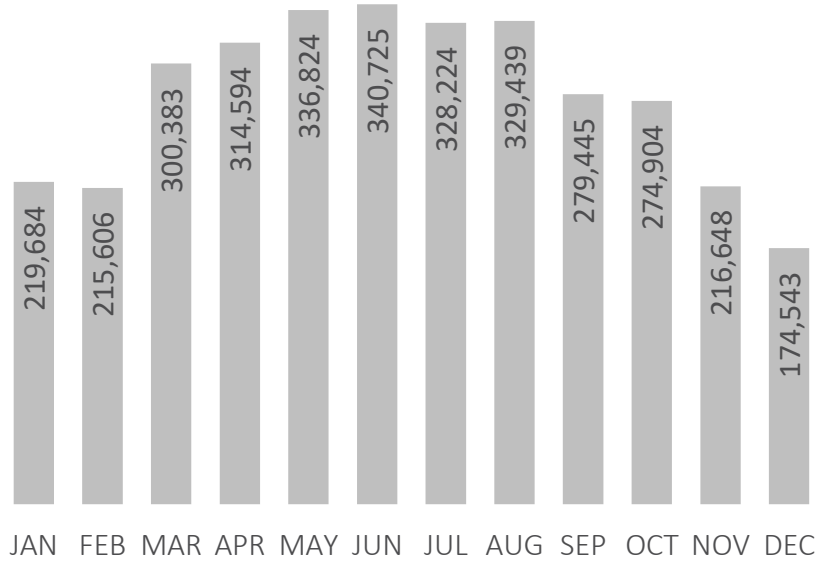

### TOTAL LOGINS

**3,331,019**

2017 | 3,059,615 LOGINS

**↑ 9%**

# TransactionDESK®

315,930  
2018

(2017 | 323,097)

1,681,870  
2018

(2017 | 1,630,382)

1,464,623  
2018

(2017 | 1,238,291)

540,610  
2018

(2017 | 484,995)

OF **FORMS**  
ARE **CREATED**  
WITHIN A  
TRANSACTION

*\*World-class optimization is 95%*