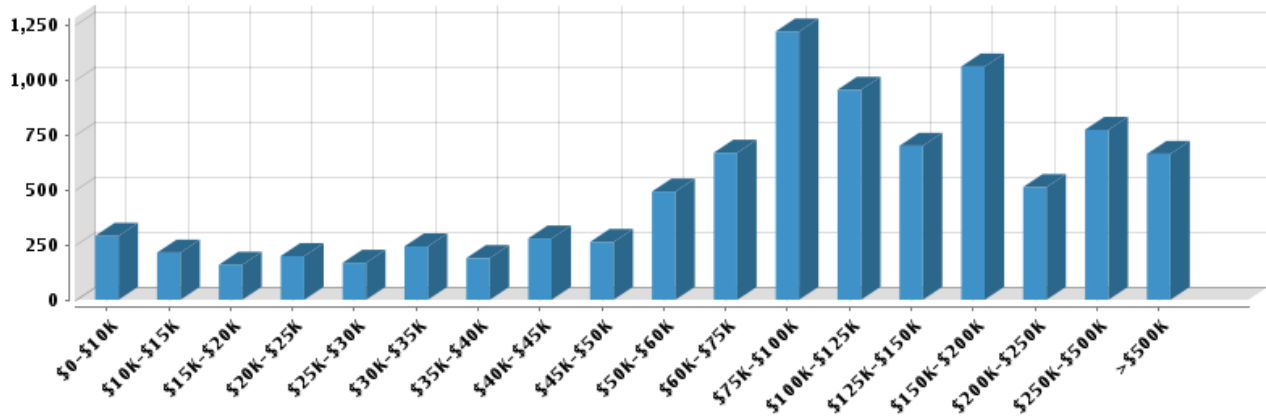

Household Income

Average Household Income: **$160,526**

Average Per Capita Income: **$72,301**