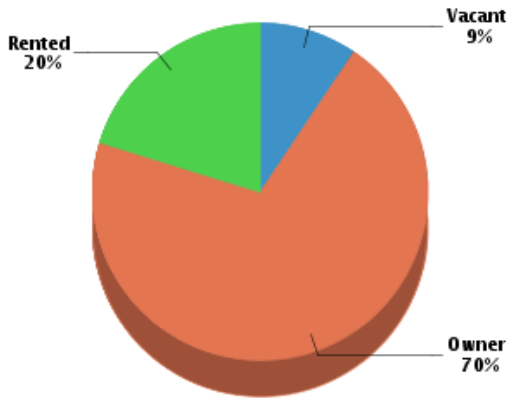

Occupancy

Fair Market Rents

Quality of Life

Workers by Industry

Agricultural, Forestry, Fishing:	145
Mining:	5
Construction:	348
Manufacturing:	382
Transportation and Communications:	122
Wholesale Trade:	231
Retail Trade:	3,362
Finance, Insurance and Real Estate:	2,890
Services:	8,038
Public Administration:	484
Unclassified:	173

Workforce

Household Income

Average Household Income: **$160,526**

Average Per Capita Income: **$72,301**