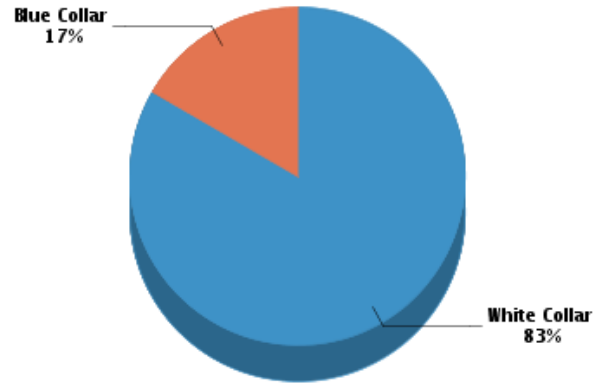

Occupancy

Fair Market Rents

Quality of Life

Workers by Industry

Agricultural, Forestry, Fishing:	145
Mining:	5
Construction:	348
Manufacturing:	382
Transportation and Communications:	122
Wholesale Trade:	231
Retail Trade:	3,362
Finance, Insurance and Real Estate:	2,890
Services:	8,038
Public Administration:	484
Unclassified:	173

Workforce

Household Income

Average Household Income: **$160,526**

Average Per Capita Income: **$72,301**