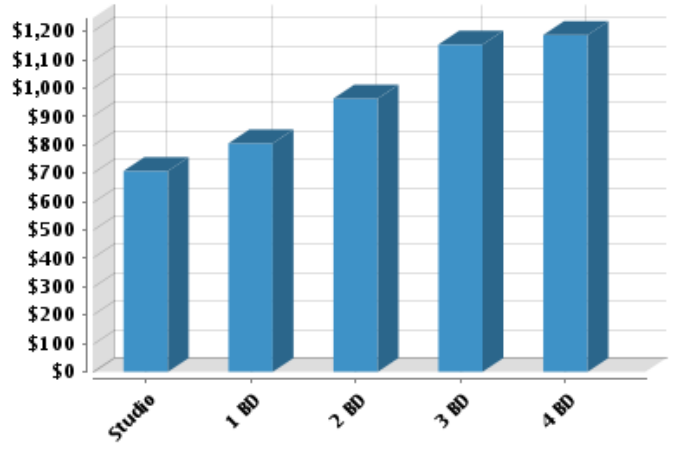

Fair Market Rents

Quality of Life

Workers by Industry

Agricultural, Forestry, Fishing:	145
Mining:	5
Construction:	348
Manufacturing:	382
Transportation and Communications:	122
Wholesale Trade:	231
Retail Trade:	3,362
Finance, Insurance and Real Estate:	2,890
Services:	8,038
Public Administration:	484
Unclassified:	173