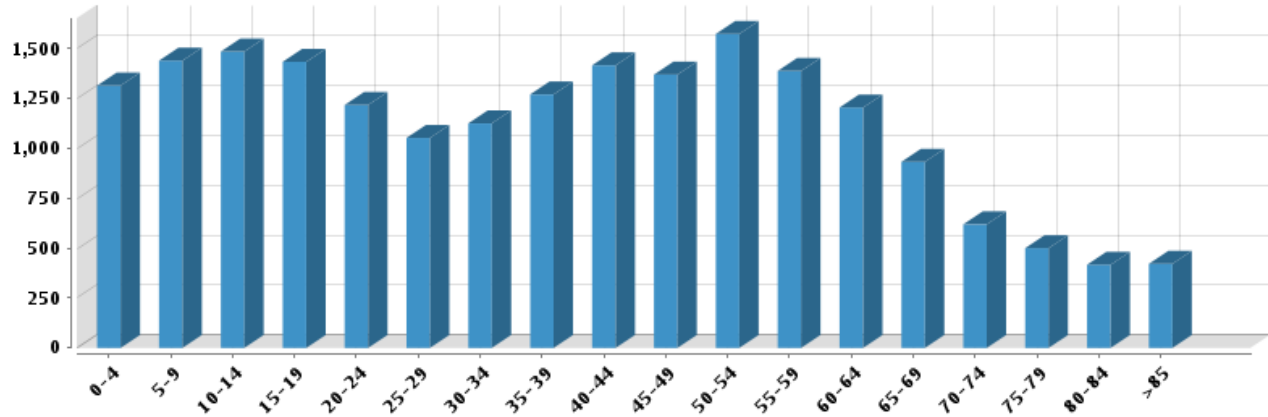

Demographics

Based on ZIP Code: **48009**

Population

Summary

Estimated Population: **20,189**
 Population Growth (since 2000): **4%**
 Population Density (ppl / mile): **4,145**
 Median Age: **38.03**

Household

Number of Households: **9,088**
 Household Size (ppl): **2.22**
 Households w/ Children: **2,558**

Age

Gender

Marital Status

Housing

Summary

Median Home Sale Price: **\$250,000**
 Median Dwelling Age: **47 years**
 Median Value of Home Equity: **\$436,177**
 Median Mortgage Debt: **\$214,212**