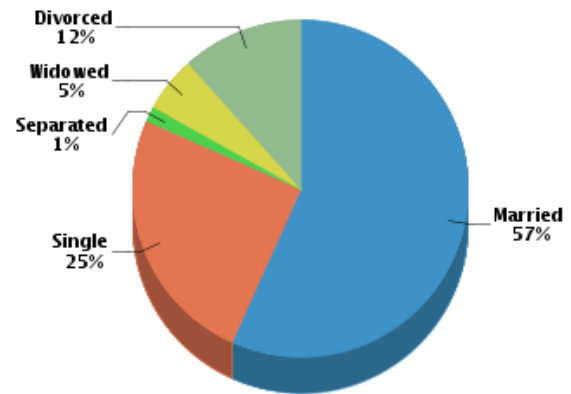

Demographics

Based on ZIP Code: **48009**

Population

Summary

Estimated Population: **20,189**
 Population Growth (since 2000): **4%**
 Population Density (ppl / mile): **4,145**
 Median Age: **38.03**

Household

Number of Households: **9,088**
 Household Size (ppl): **2.22**
 Households w/ Children: **2,558**

Age

Gender

Marital Status

Housing

Summary

Median Home Sale Price: **\$250,000**
 Median Dwelling Age: **47 years**
 Median Value of Home Equity: **\$436,177**
 Median Mortgage Debt: **\$214,212**