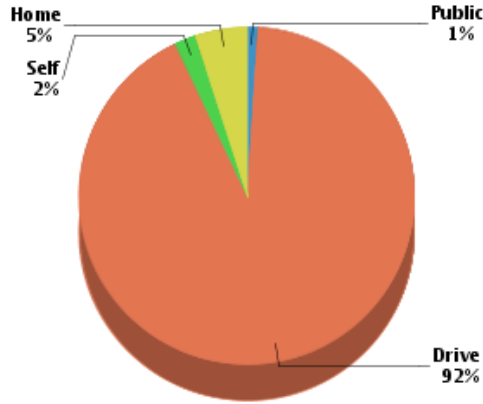

Workforce

Household Income

Average Household Income: **\$160,526**

Average Per Capita Income: **\$72,301**

Commute Method

Median Travel Time: **20.44 min**

Weather

January High Temp (avg °F):	29.8
January Low Temp (avg °F):	15.9
July High Temp (avg °F):	82.3
July Low Temp (avg °F):	61.4
Annual Precipitation (inches):	30.03

Education

Educational Climate Index (1)

Highest Level Attained

Less than 9th grade:	84
Some High School:	270
High School Graduate:	862
Some College:	1,581
Associate Degree:	663
Bachelor's Degree:	5,088
Graduate Degree:	4,747