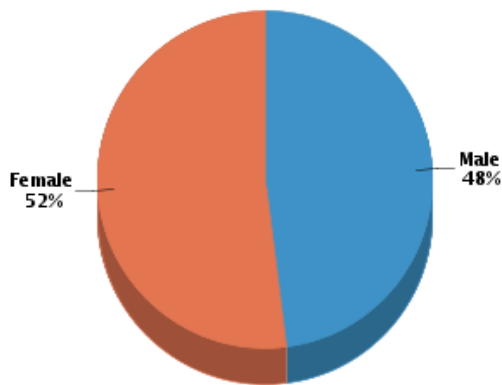

Demographics

Based on ZIP Code: **48009**

Population

Summary

Estimated Population: **20,189**
 Population Growth (since 2000): **4%**
 Population Density (ppl / mile): **4,145**
 Median Age: **38.03**

Household

Number of Households: **9,088**
 Household Size (ppl): **2.22**
 Households w/ Children: **2,558**

Age

Gender

Marital Status

Housing

Summary

Median Home Sale Price: **\$250,000**
 Median Dwelling Age: **47 years**
 Median Value of Home Equity: **\$436,177**
 Median Mortgage Debt: **\$214,212**